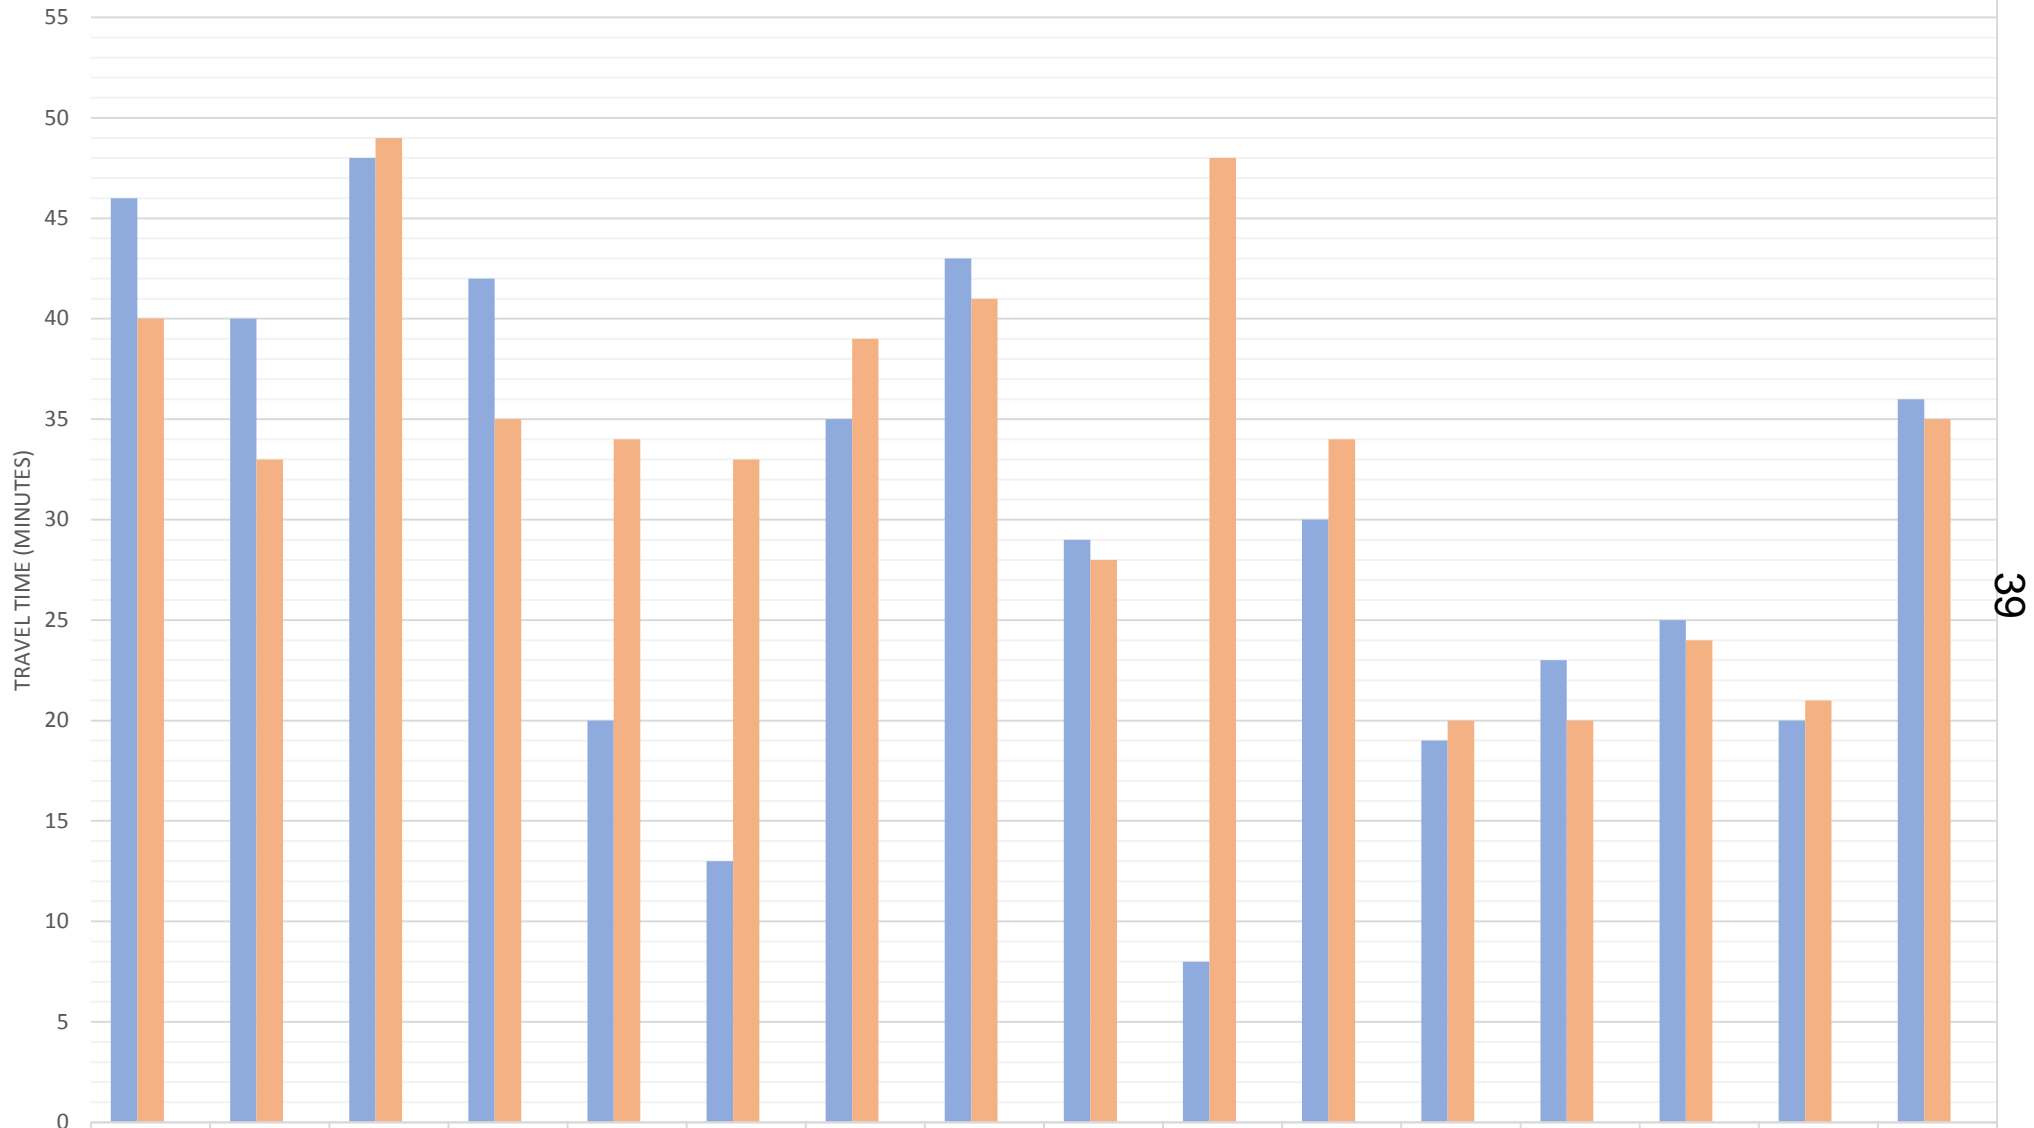

Travel at peak time - 8:15am (Google Maps)

■ St Marys - Peak	46	40	48	42	20	13	35	43	29	8	30	19	23	25	20	36
■ General - Peak	40	33	49	35	34	33	39	41	28	48	34	20	20	24	21	35
■																

■ St Marys - Peak ■ General - Peak ■